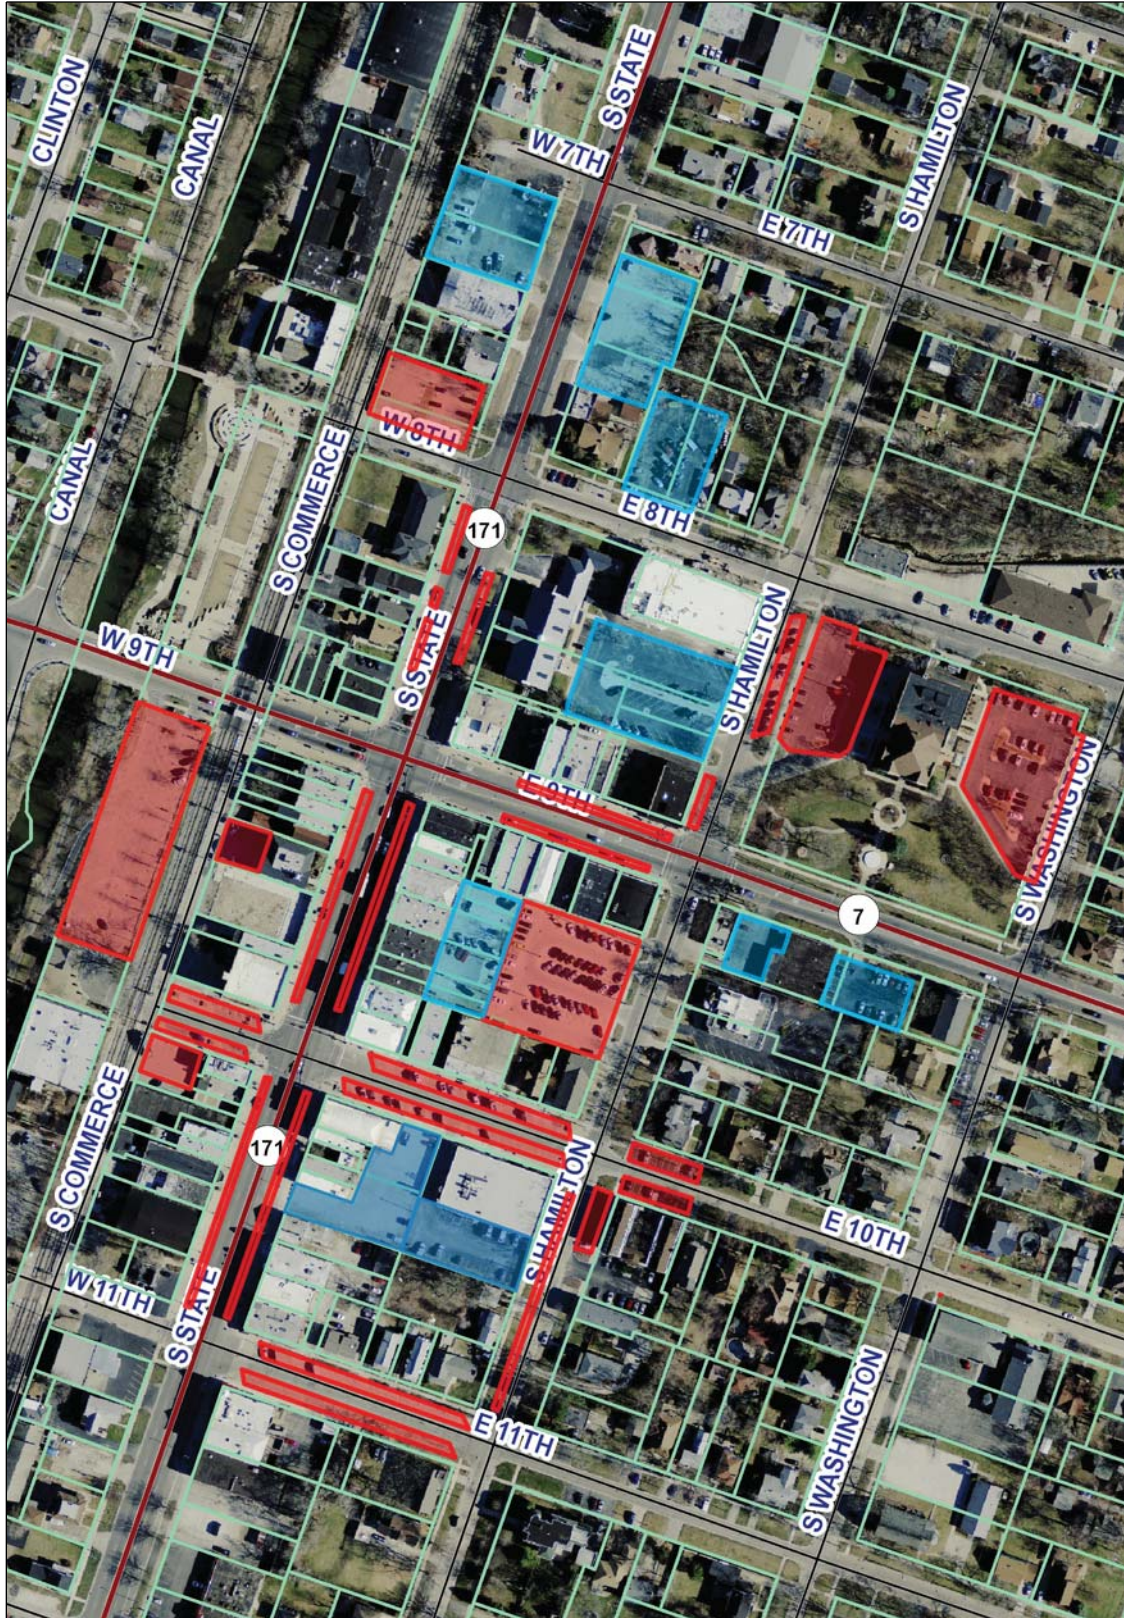

City of Lockport, Downtown Parking

Legend

- City Parking
- Private Parking

Notes

Date: 2/17/2015

1: 3,000

0 0.05 0.1 Miles

Projection

NAD_1983_StatePlane_Illinois_East_FIPS_1201_Feet

Disclaimer of Warranties and Accuracy of Data: Although the data developed by Will County for its maps, websites, and Geographic Information System has been produced and processed from sources believed to be reliable, no warranty, expressed or implied, is made regarding accuracy, adequacy, completeness, legality, reliability or usefulness of any information. This disclaimer applies to both isolated and aggregate uses of the information. The County and elected officials provide this information on an "as is" basis. All warranties of any kind, express or implied, including but not limited to the implied warranties of merchantability, fitness for a particular purpose, freedom from contamination by computer viruses or hackers and non-infringement of proprietary rights are disclaimed. Changes may be periodically made to the information herein; these changes may or may not be incorporated in any new version of the publication. If you have obtained information from any of the County web pages from a source other than the County pages, be aware that electronic data can be altered subsequent to original distribution. Data can also quickly become out of date. It is recommended that careful attention be paid to the contents of any data, and that the originator of the data or information be contacted with any questions regarding appropriate use. Please direct any questions or issues via email to gis@willcountyillinois.com.